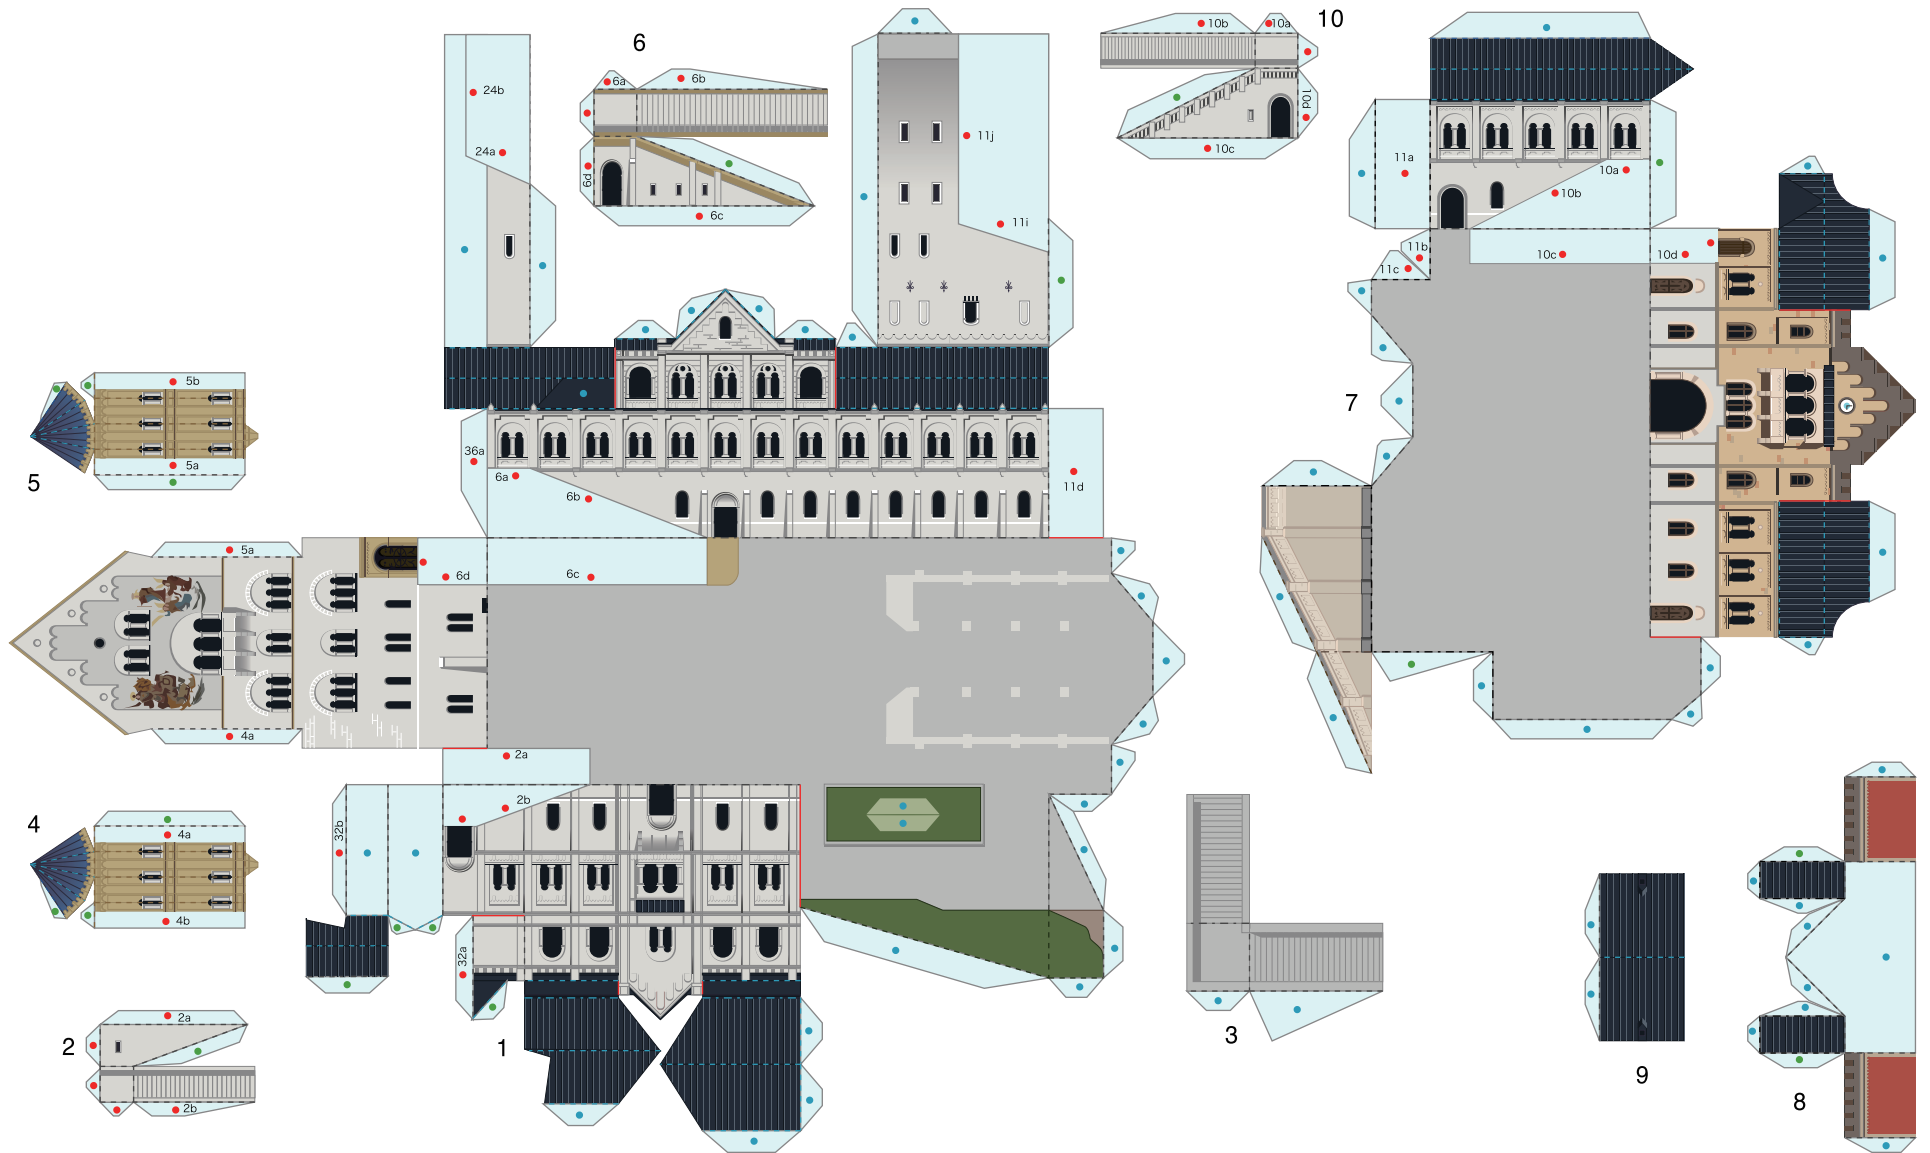

PAPER CRAFT

<http://www.canon.com/c-park/en/>

View of completed model

Neuschwanstein Castle, Germany

Built by King Ludwig II, this castle - "new swan stone" - is located near Fussen in Bavaria, at the end of a romantic roadway. It's also called the Swan Castle. Construction began September 5, 1869, and ceased when Ludwig II died in 1886, leaving many parts of the plans unbuilt.

*This model was designed for Papercraft and may differ from the original in some respects.

■ Parts list(pattern):Nine A4 sheets(No.1 to No.9)

■ No. of Parts:75

*Build the model by carefully reading the Assembly Instructions, in the parts sheet page order.

Front view

Rear view

Side view 1

Side view 2

Neuschwanstein Castle, Germany: Pattern

Canon® is a registered trademark of Canon Inc. © Canon Inc. © T.Ichiyama

Neuschwanstein Castle, Germany: Pattern

Canon® is a registered trademark of Canon Inc. © Canon Inc. © T.Ichiyama