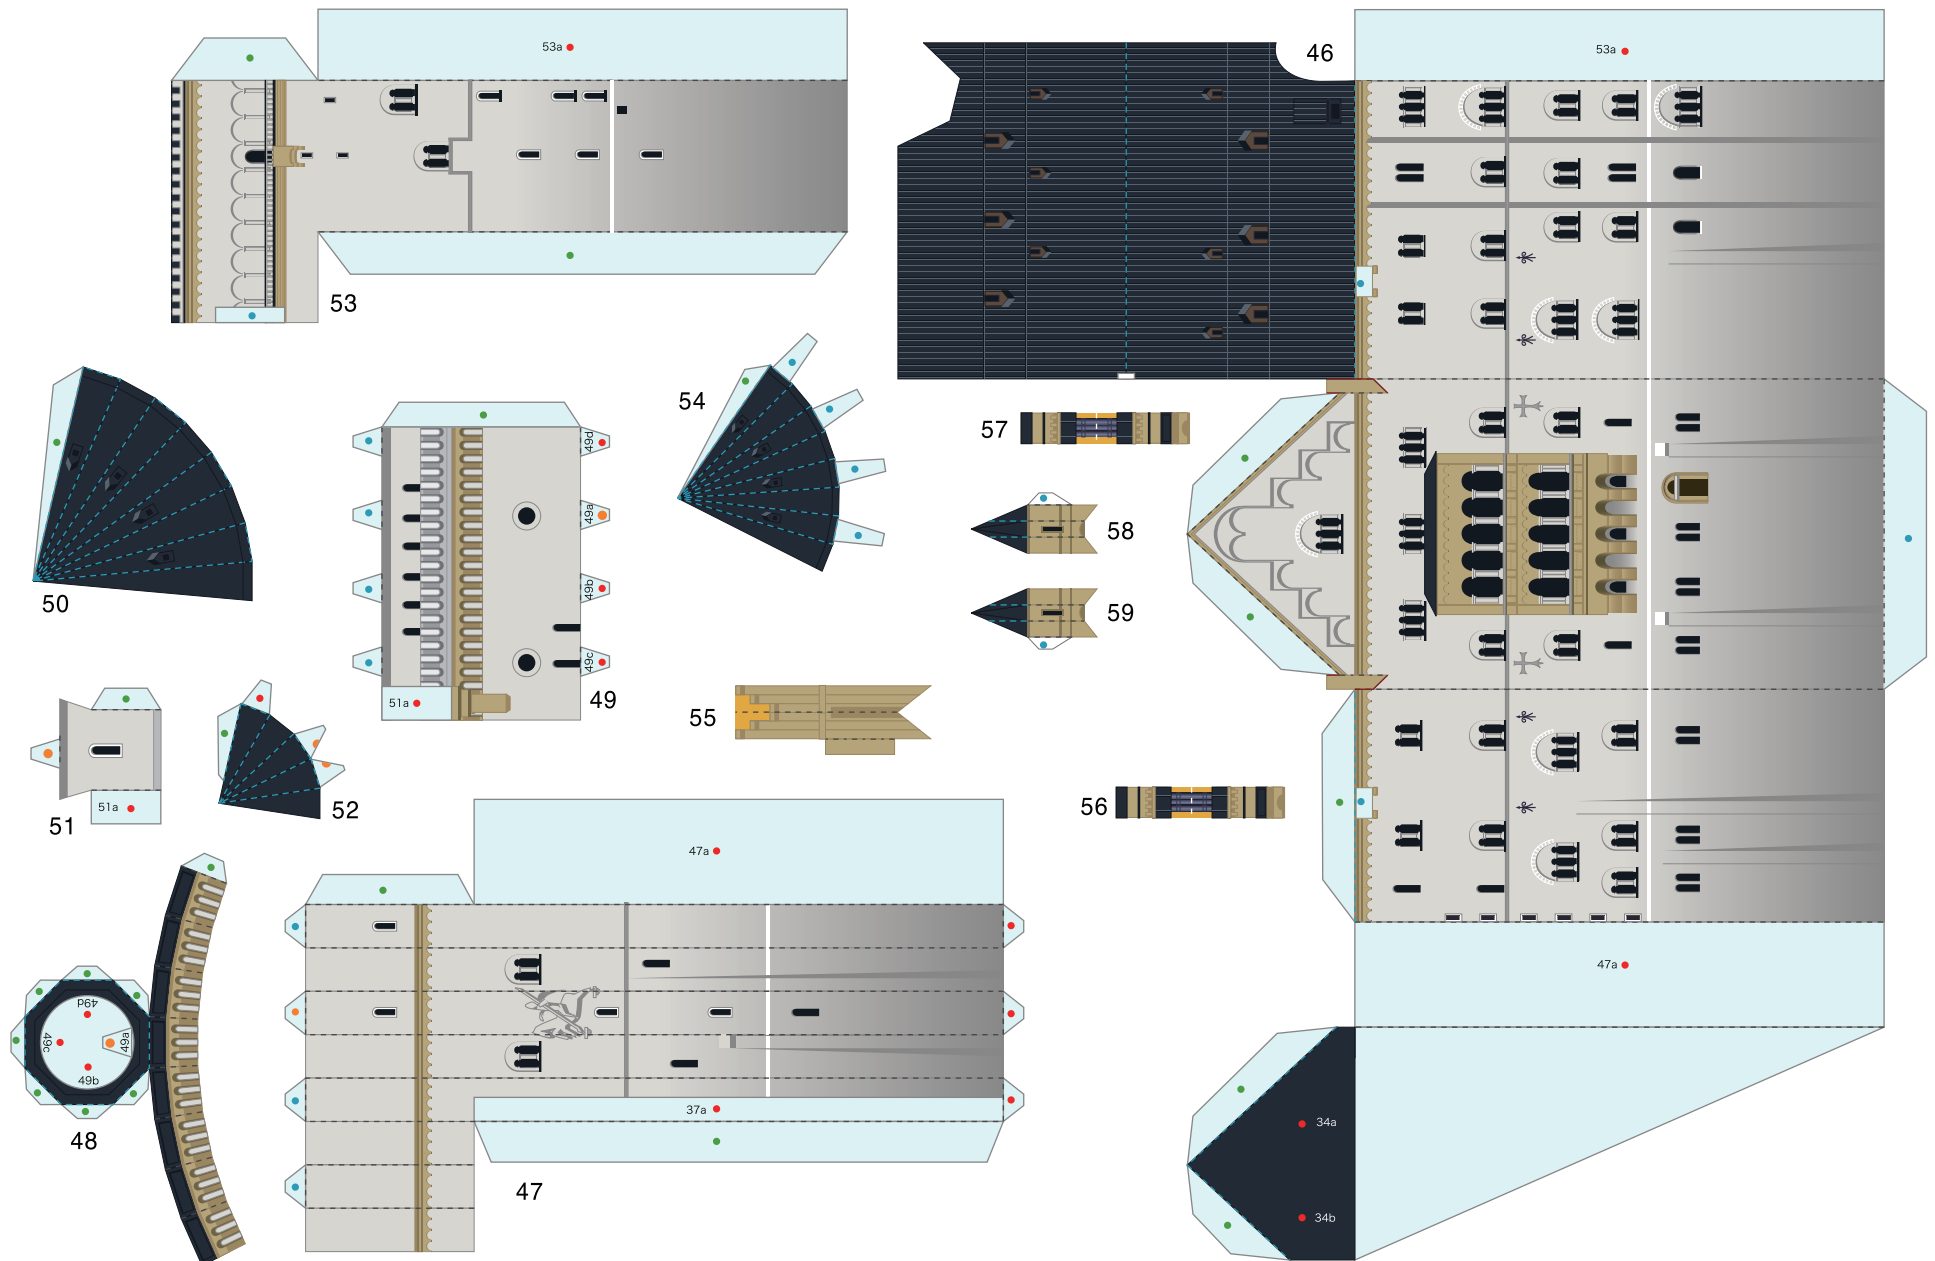

Neuschwanstein Castle, Germany: Pattern

Canon® is a registered trademark of Canon Inc. © Canon Inc. © T.Ichiyama